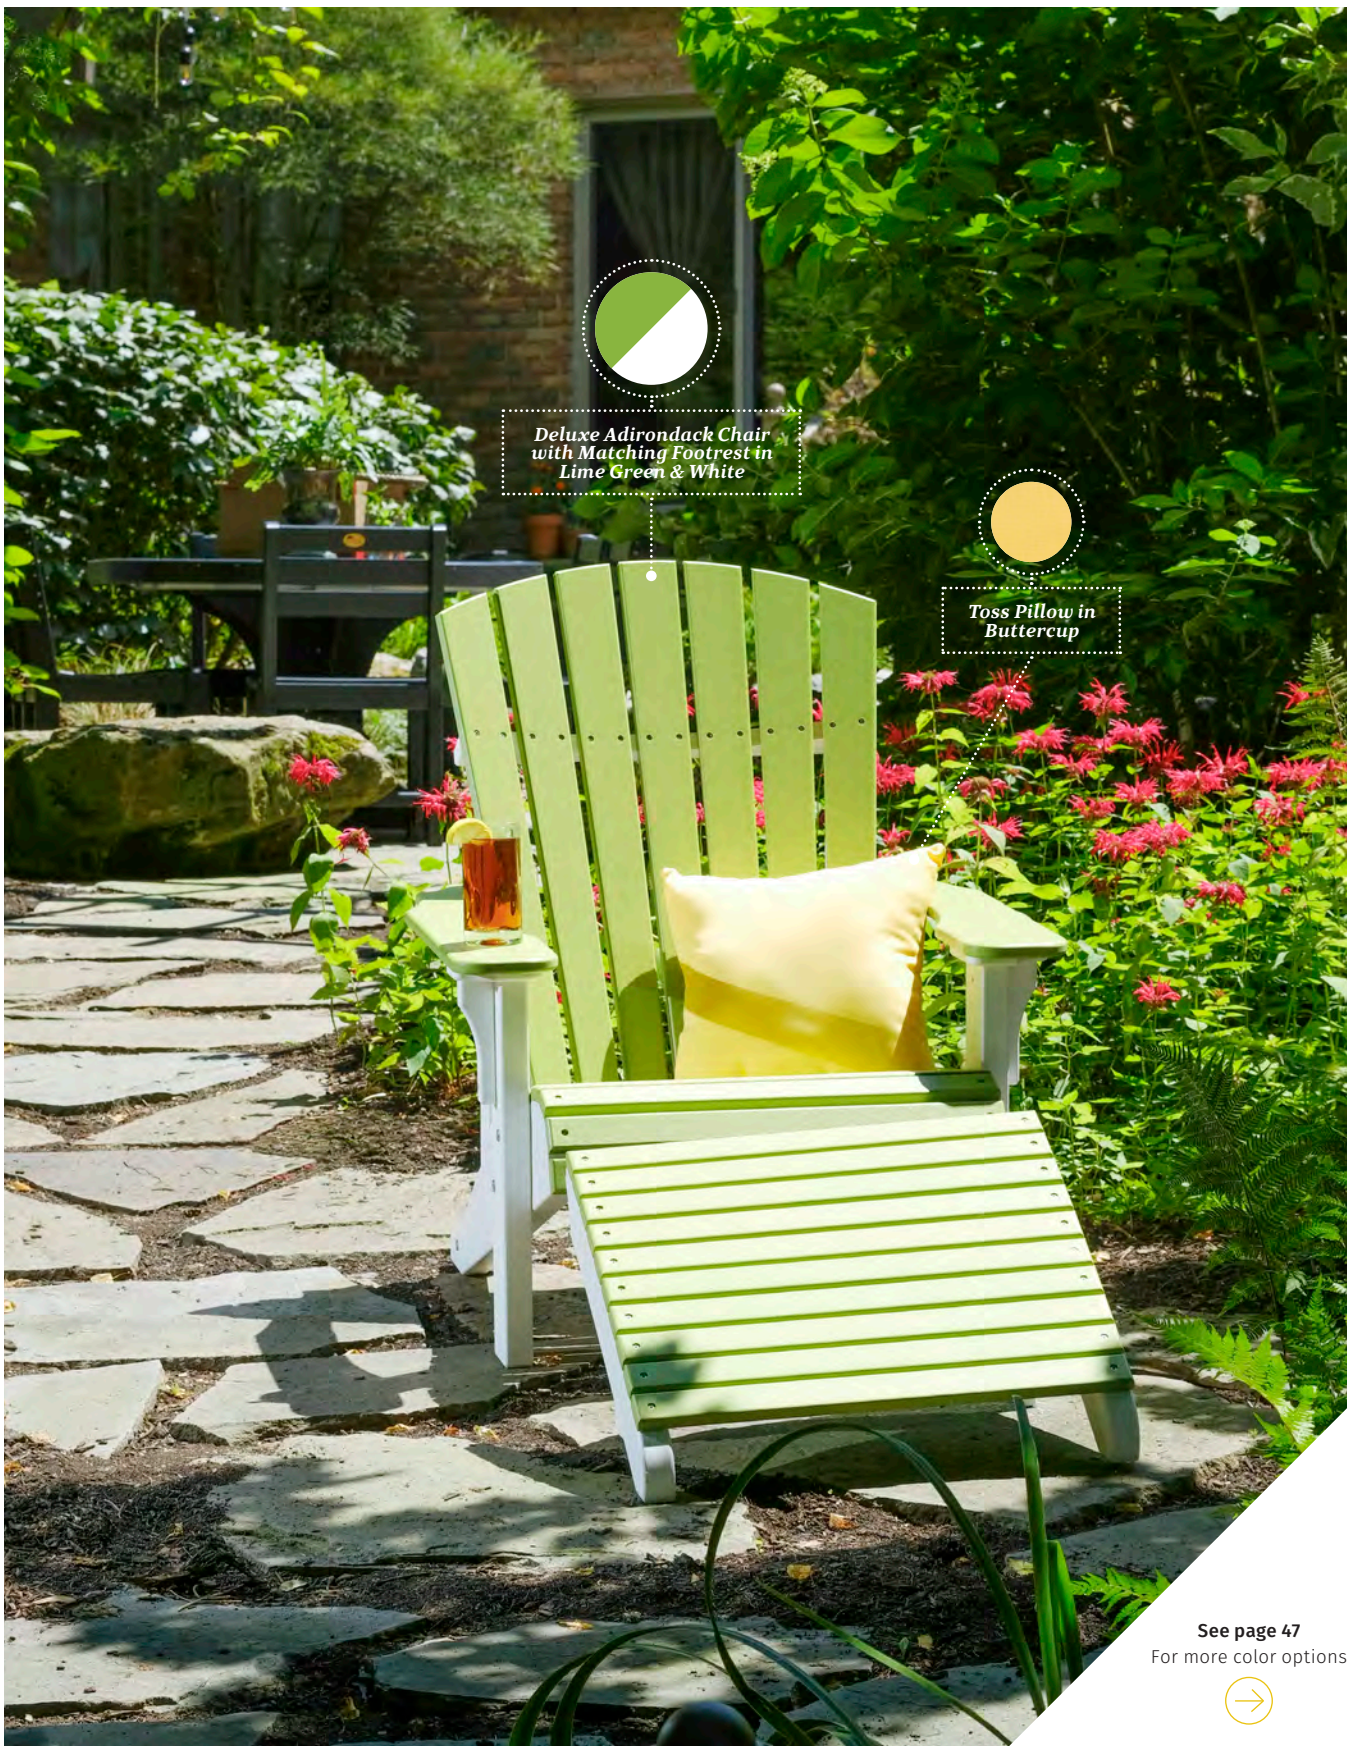

See page 47
For more color options

A