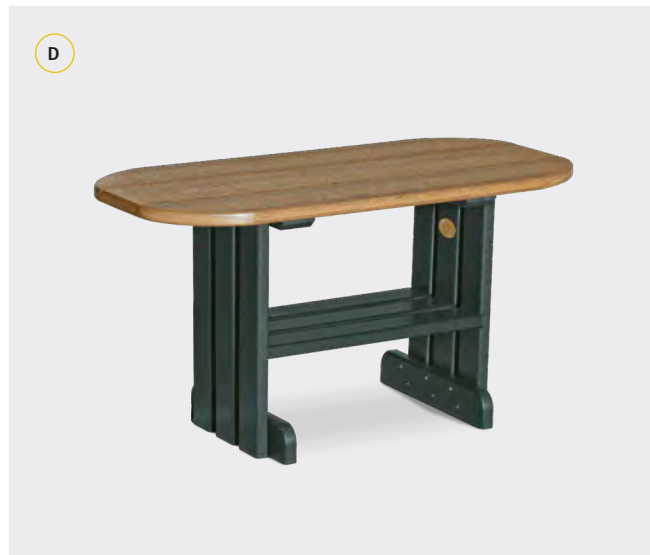

A

B

E

F

ACCESSORIES

Convenience in Mind

Rest your feet or your beverage on these pieces from LuxCraft.

A. Island End Table in Antique Mahogany **B. End Table** in Black **C. Island Coffee Table** in Black **D. Coffee Table** in Antique Mahogany & Black
E. Deluxe End Table in Antique Mahogany **F. Glider Footrest** in Black **G. Deluxe End Table 28"** in Black **H. Deluxe Adirondack Footrest** in Antique Mahogany & Black
I. Deluxe Conversation Table in Antique Mahogany **J. Slideout Cup Holder** in Black **K. Stationary Cup Holder** in Antique Mahogany

G

H

C

D

I

J

K