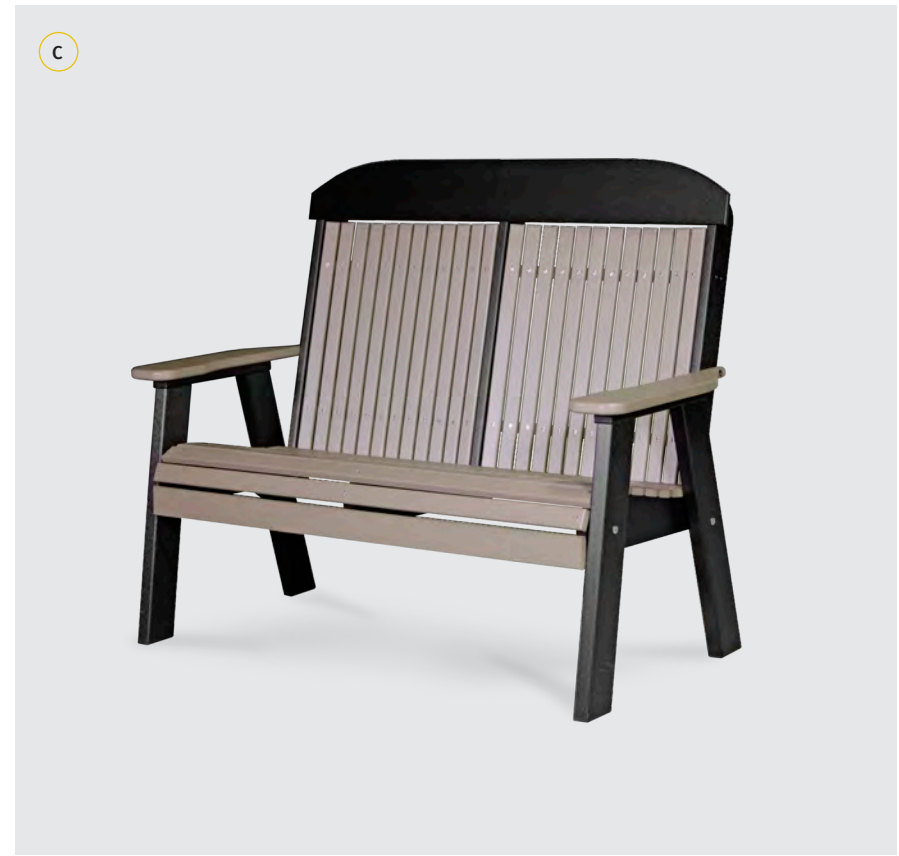

## Lounging Around

Lounge Chairs from LuxCraft are easily wheeled into place anywhere you're ready to relax.

**A. Lounge Chair in Tangerine & White**

**BENCHES**

*Always  
in Style*

Available in an array of colors,  
LuxCraft benches work  
anywhere.

A. 2' Plain Bench in Black    B. 4' Plain Bench in Black  
C. 4' Classic Bench in Weatherwood & Black  
D. 2' Classic Bench in Weatherwood & Black

SWINGS & GLIDERS