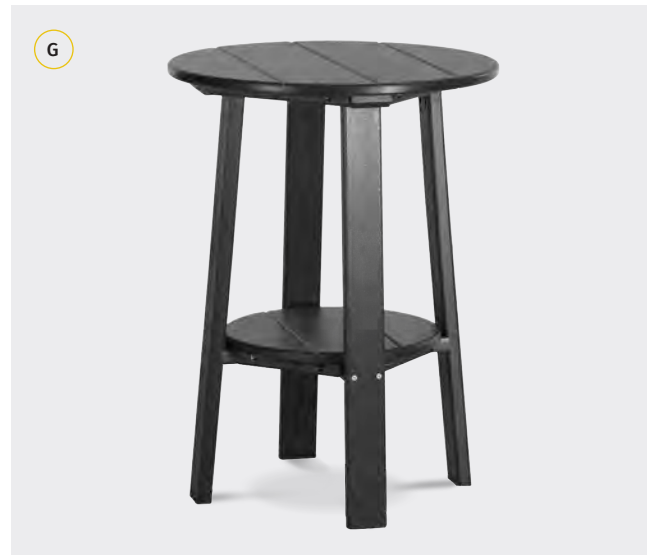

## *Convenience in Mind*

Rest your feet or your beverage on these pieces from LuxCraft.

**A. Island End Table** in Antique Mahogany **B. End Table** in Black **C. Island Coffee Table** in Black **D. Coffee Table** in Antique Mahogany & Black  
**E. Deluxe End Table** in Antique Mahogany **F. Glider Footrest** in Black **G. Deluxe End Table 28"** in Black **H. Deluxe Adirondack Footrest** in Antique Mahogany & Black  
**I. Deluxe Conversation Table** in Antique Mahogany **J. Slideout Cup Holder** in Black **K. Stationary Cup Holder** in Antique Mahogany