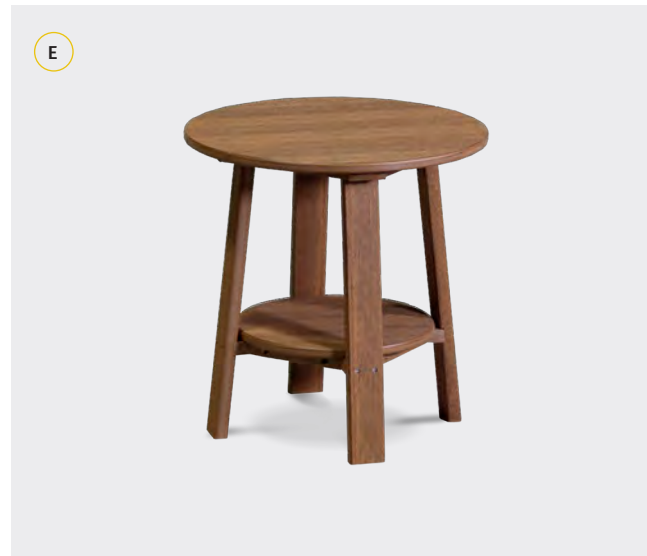

A

B

E

F

ACCESSORIES

Convenience in Mind

Rest your feet or your beverage on these pieces from LuxCraft.

A. Island End Table in Antique Mahogany **B. End Table** in Black **C. Island Coffee Table** in Black **D. Coffee Table** in Antique Mahogany & Black
E. Deluxe End Table in Antique Mahogany **F. Glider Footrest** in Black **G. Deluxe End Table 28"** in Black **H. Deluxe Adirondack Footrest** in Antique Mahogany & Black
I. Deluxe Conversation Table in Antique Mahogany **J. Slideout Cup Holder** in Black **K. Stationary Cup Holder** in Antique Mahogany

G

H

C

D

I

J

K