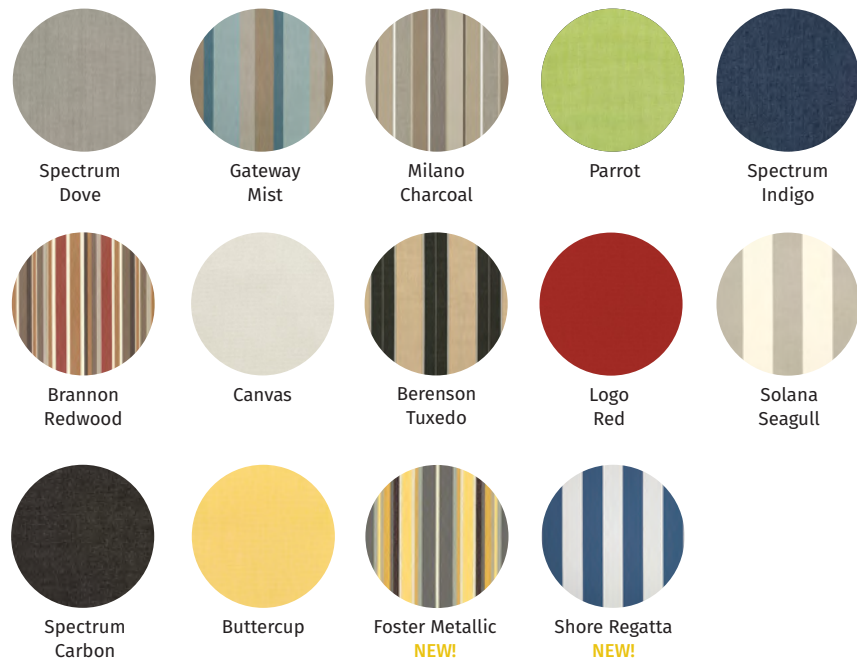

FABRICS & COLORS

# Cut From a Better Cloth

LuxCraft cushions and umbrellas feature fabric from the Sunbrella® company, a leading supplier of durable, refined textiles.

- A. Gateway Mist B. Brannon Redwood C. Spectrum Indigo
- D. Milano Charcoal E. Spectrum Carbon F. Parrot
- G. Shore Regatta **NEW!** H. Solana Seagull I. Foster Metallic **NEW!**
- J. Spectrum Dove K. Buttercup L. Berenson Tuxedo
- M. Luxe Indigo N. Canvas O. Logo Red

UMBRELLAS & FABRICS

UMBRELLA FABRICS

FRAME COLORS

LUXCRAFT POLY COLORS