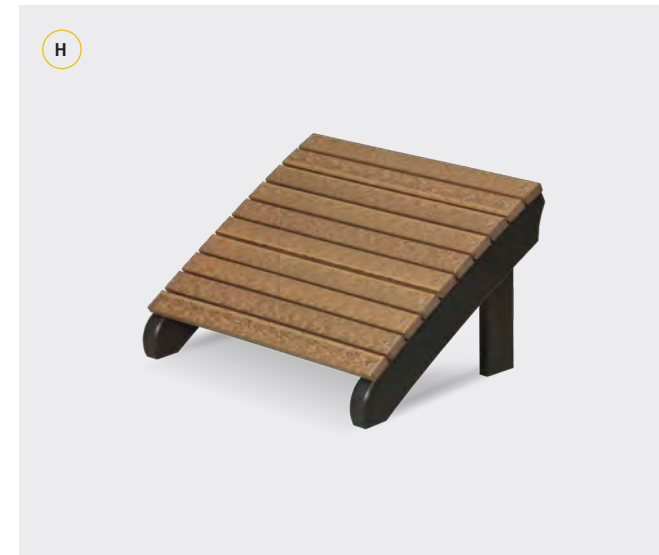

A

B

E

F

ACCESSORIES

Convenience in Mind

Rest your feet or your beverage on these pieces from LuxCraft.

A. Island End Table in Antique Mahogany **B. End Table** in Black **C. Island Coffee Table** in Black **D. Coffee Table** in Antique Mahogany & Black
E. Deluxe End Table in Antique Mahogany **F. Glider Footrest** in Black **G. Deluxe End Table 28"** in Black **H. Deluxe Adirondack Footrest** in Antique Mahogany & Black
I. Deluxe Conversation Table in Antique Mahogany **J. Slideout Cup Holder** in Black **K. Stationary Cup Holder** in Antique Mahogany

G

H

C

D

I

J

K