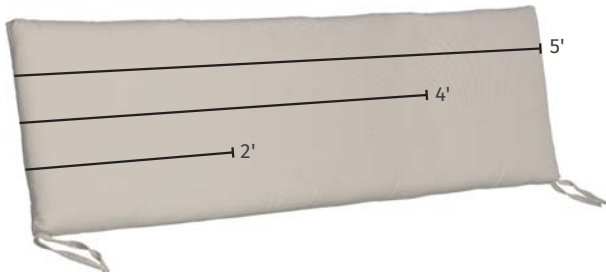

BUTTERCUP

2' Cushion

2SC | 23"W × 18"D × 2"H

4' Cushion

4SC | 48"W × 18"D × 2"H

5' Cushion

5SC | 60"W × 18"D × 2"H

Neck Pillow